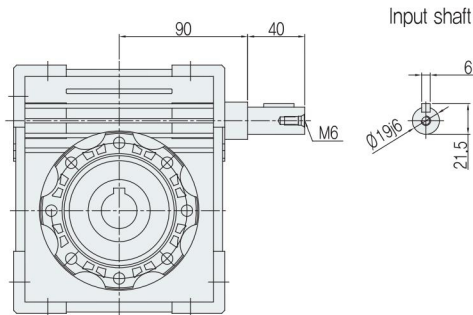

PC Series WORM REDUCER

063

■ PCMRV TYPE DIMENSIONS

Weight : 6.2 kg

FRAME	Pm	Dm	bm	tm
90B5	200	Ø24	8	27,3
80B5	200	Ø19	6	21,8
71B5	160	Ø14	5	16,3

■ PCRV TYPE DIMENSIONS

Weight : 6.2 kg

■ FA OUTPUT FLANGE DIMENSIONS

Weight : 0.39 kg

- ※ Output Flange는 Reducer와 조립되어 발송되지 않으며, 별도 주문품입니다.
Output flange is sent without assembling with reducer and is to be ordered separately.
- ※ 위 조립 치수는 조립 후 참조 치수입니다.
Above dimension for assembly is a reference post-assembly dimension.