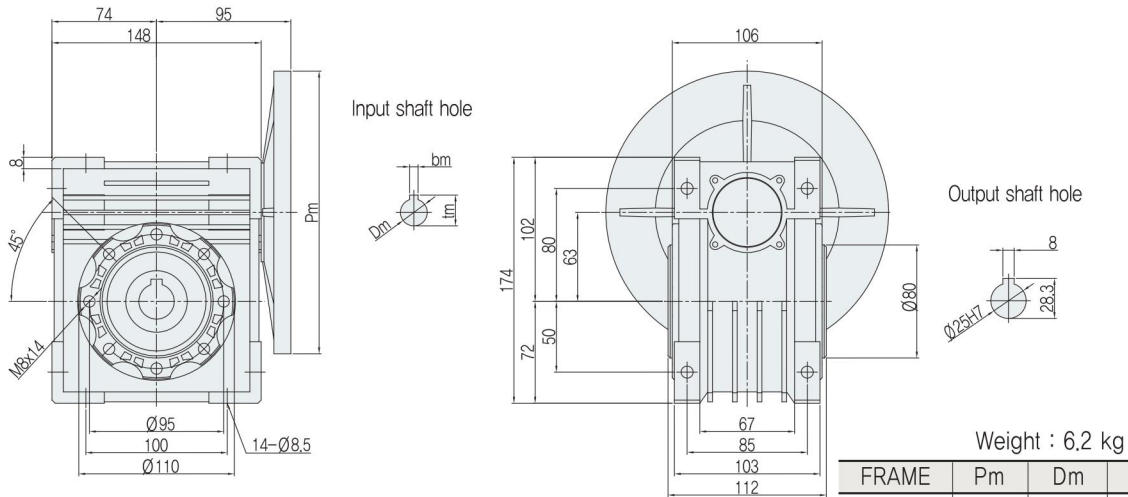

PC Series WORM REDUCER

063

■ PCMRV TYPE DIMENSIONS

Weight : 6.2 kg

FRAME	Pm	Dm	bm	tm
90B5	200	Ø24	8	27,3
80B5	200	Ø19	6	21,8
71B5	160	Ø14	5	16,3

■ PCRV TYPE DIMENSIONS

Weight : 6.2 kg

■ FA OUTPUT FLANGE DIMENSIONS

Weight : 0.39 kg

- ※ Output Flange는 Reducer와 조립되어 발송되지 않으며, 별도 주문품입니다.
Output flange is sent without assembling with reducer and is to be ordered separately.
- ※ 위 조립 치수는 조립 후 참조 치수입니다.
Above dimension for assembly is a reference post-assembly dimension.