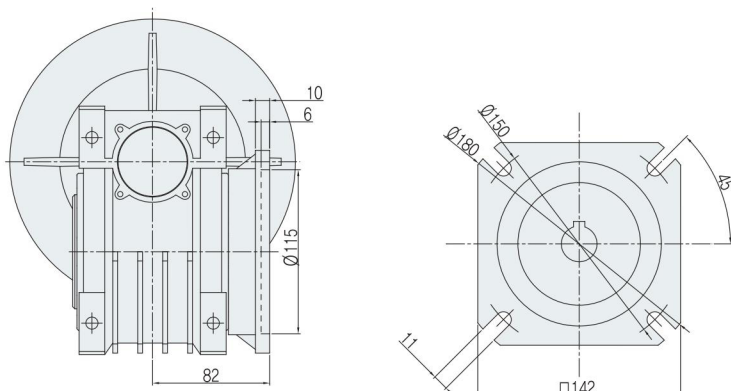

PC Series WORM REDUCER

063

■ PCMRV TYPE DIMENSIONS

Weight : 6.2 kg

FRAME	Pm	Dm	bm	tm
90B5	200	Ø24	8	27,3
80B5	200	Ø19	6	21,8
71B5	160	Ø14	5	16,3

■ PCRV TYPE DIMENSIONS

Weight : 6.2 kg

■ FA OUTPUT FLANGE DIMENSIONS

Weight : 0.39 kg

- ※ Output Flange는 Reducer와 조립되어 발송되지 않으며, 별도 주문품입니다.
Output flange is sent without assembling with reducer and is to be ordered separately.
- ※ 위 조립 치수는 조립 후 참조 치수입니다.
Above dimension for assembly is a reference post-assembly dimension.