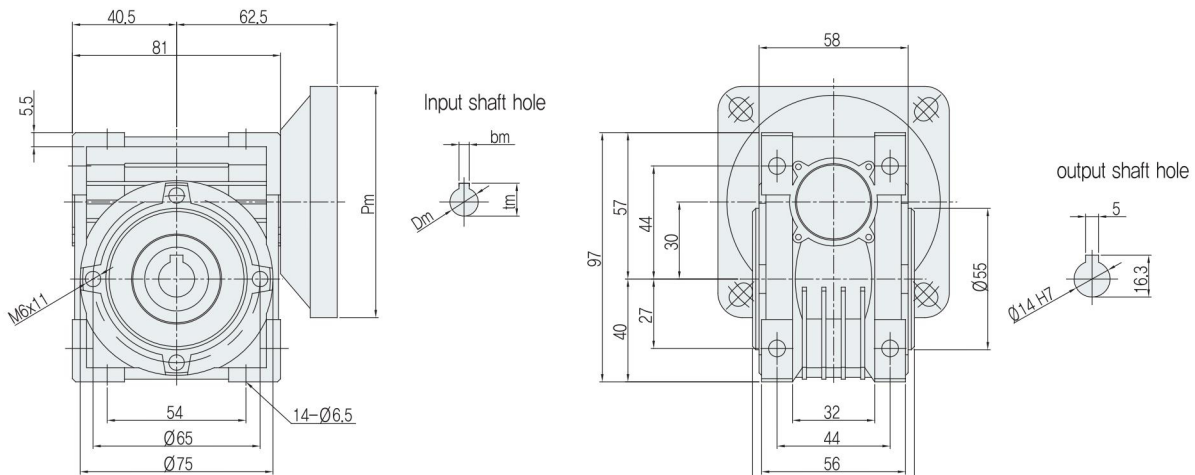

PC Series WORM REDUCER

030

■ PCMRV TYPE DIMENSIONS

Weight : 1.2 kg

FRAME	Pm	Dm	bm	tm
9012	□90	Ø12	4	13.8

■ PCRV TYPE DIMENSIONS

Weight : 1.2 kg

■ FA OUTPUT FLANGE DIMENSIONS

Weight : 0.13 kg

- ※ Output Flange는 Reducer와 조립되어 발송되지 않으며, 별도 주문품입니다.
Output flange is sent without assembling with reducer and is to be ordered separately.
- ※ 위 조립 치수는 조립 후 참조 치수입니다.
Above dimension for assembly is a reference post-assembly dimension.