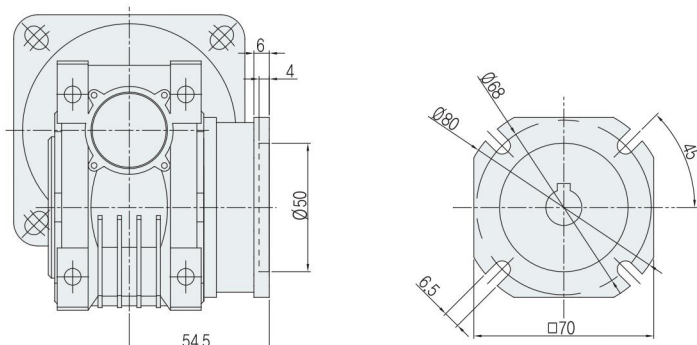

PC Series WORM REDUCER

030

■ PCMRV TYPE DIMENSIONS

Weight : 1.2 kg

FRAME	Pm	Dm	bm	tm
9012	□90	Ø12	4	13.8

■ PCRV TYPE DIMENSIONS

Weight : 1.2 kg

■ FA OUTPUT FLANGE DIMENSIONS

Weight : 0.13 kg

- ※ Output Flange는 Reducer와 조립되어 발송되지 않으며, 별도 주문품입니다.
Output flange is sent without assembling with reducer and is to be ordered separately.
- ※ 위 조립 치수는 조립 후 참조 치수입니다.
Above dimension for assembly is a reference post-assembly dimension.