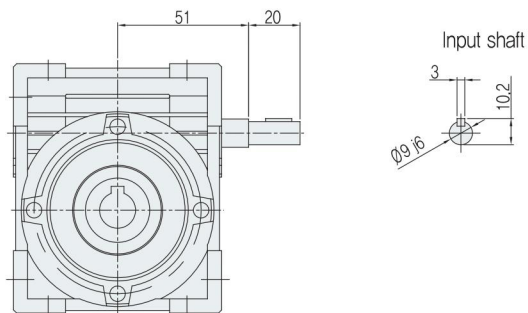

PC Series WORM REDUCER

030

■ PCMRV TYPE DIMENSIONS

Weight : 1.2 kg

FRAME	Pm	Dm	bm	tm
9012	□90	Ø12	4	13.8

■ PCRV TYPE DIMENSIONS

Weight : 1.2 kg

■ FA OUTPUT FLANGE DIMENSIONS

Weight : 0.13 kg

- ※ Output Flange는 Reducer와 조립되어 발송되지 않으며, 별도 주문품입니다.
Output flange is sent without assembling with reducer and is to be ordered separately.
- ※ 위 조립 치수는 조립 후 참조 치수입니다.
Above dimension for assembly is a reference post-assembly dimension.