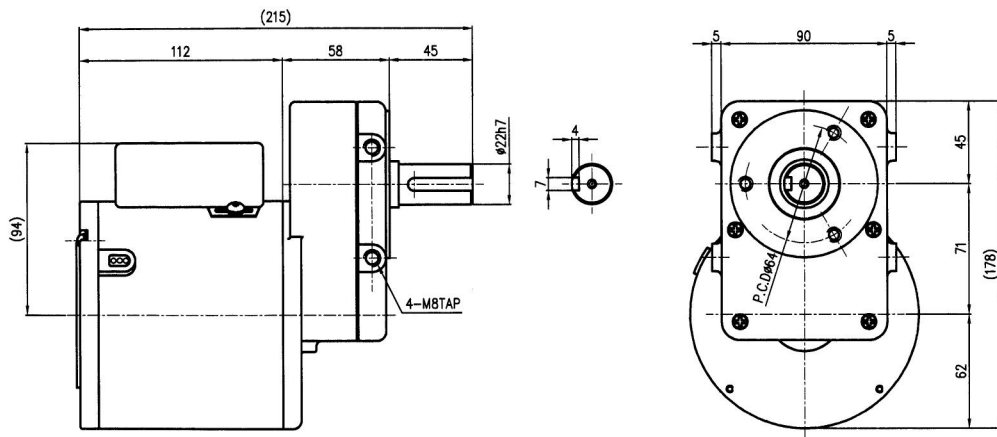

### ▼ DIMENSIONS

### ▼ Performance Data

| MODEL      | Poles | Voltage | Frequency | Output  | Rated     |         |         | Starting Torque | Duty  |
|------------|-------|---------|-----------|---------|-----------|---------|---------|-----------------|-------|
|            |       |         |           |         | Speed     | Torque  | Current |                 |       |
|            | P     | V       | Hz        | W       | rpm       | Kg-cm   | A       | Kg-cm           |       |
| ICG-12440A | 4     | 100     | 50/60     | 140/160 | 40.6/48.6 | 240-270 | 3.6     | 110             | cont. |