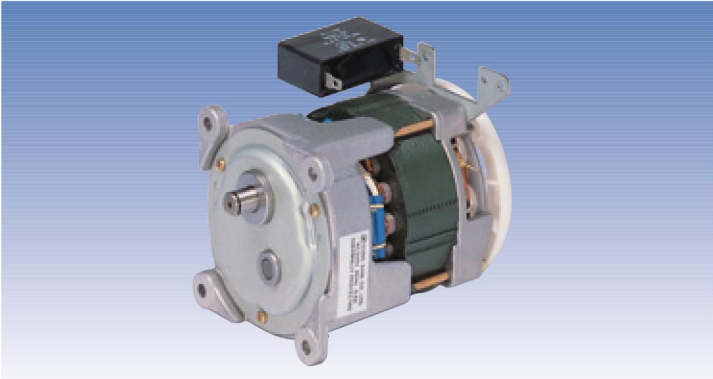

CONDENSER RUN INDUCTION GEARED MOTOR

● OPEN HOUSING TYPE