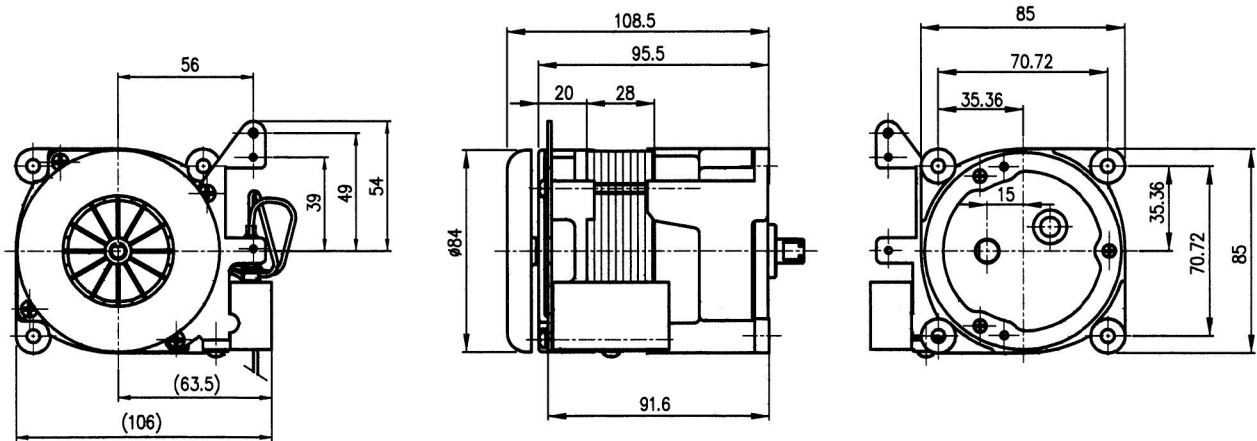

## ▼ DIMENSIONS

| MODEL     | 치수 A  | 치수 B  | 치수 C |
|-----------|-------|-------|------|
| ICG-83428 | 166.7 | 97.7  | 28   |
| ICG-83434 | 172.7 | 103.7 | 34   |
| ICG-83448 | 186.7 | 117.7 | 48   |
| ICG-83460 | 198.7 | 129.7 | 60   |

## ▼ Performance Data

| MODEL     | Poles<br>P | Voltage<br>V | Frequency<br>Hz | Output<br>W | Rated        |                 |              | Starting Torque<br>Kg-cm | Duty   |
|-----------|------------|--------------|-----------------|-------------|--------------|-----------------|--------------|--------------------------|--------|
|           |            |              |                 |             | Speed<br>rpm | Torque<br>Kg-cm | Current<br>A |                          |        |
| ICG-83428 | 4          | 220          | 60              | 20          | 62.5         | 16.0            | 0.50         | 11.0                     | cont.  |
| ICG-83434 | 4          | 220          | 60              | 30          | 62.5         | 24.0            | 0.60         | 16.0                     | cont.  |
| ICG-83448 | 4          | 115          | 60              | 40          | 62.5         | 25.0            | 0.85         | 16.0                     | cont.  |
| ICG-83460 | 4          | 220          | 60              | 80          | 62.5         | 50.0            | 1.20         | 30.0                     | 30MIN. |

## ▼ DIMENSIONS